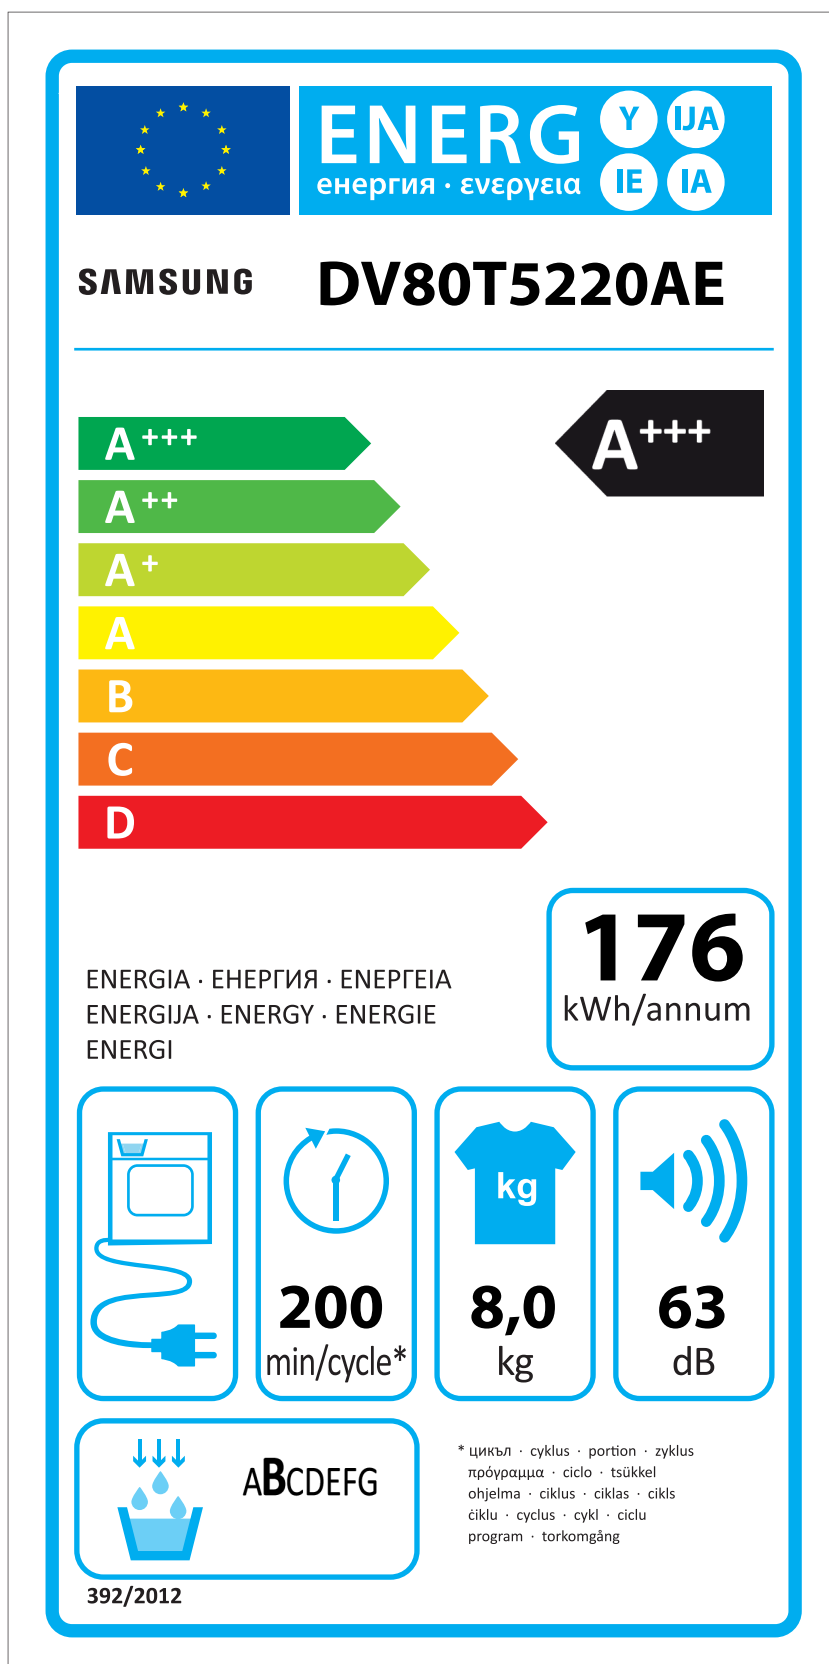

# ERP LABEL ENERGY (DRYER CONDENSER TYPE)

CODE : DC68-03225C  
Size : 110 x 220 (mm)  
Material : ART